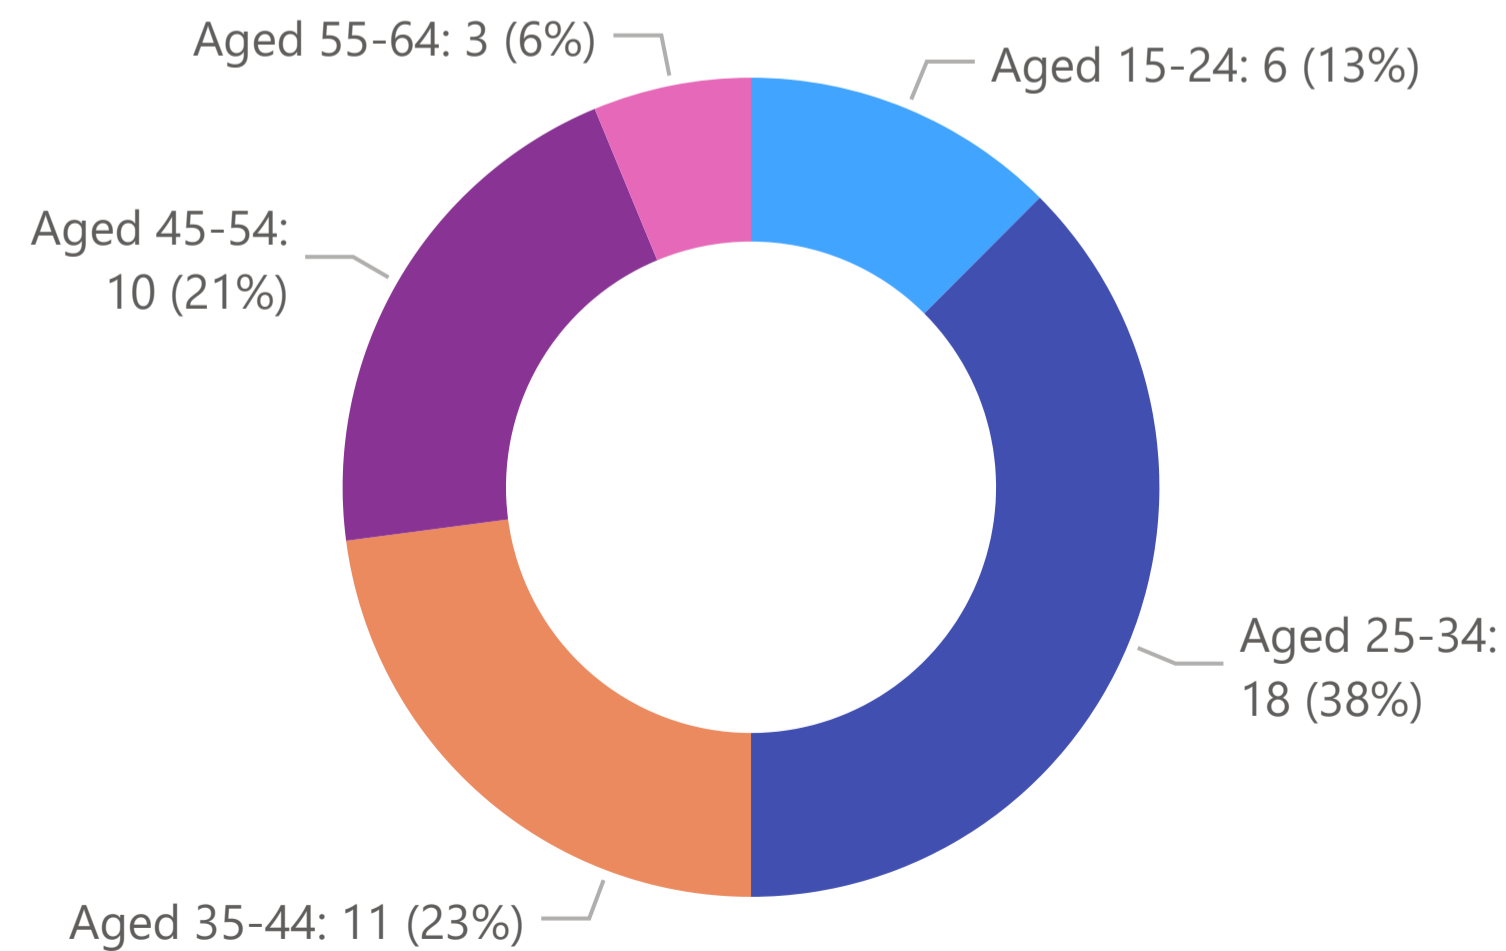

Serving ADF Regular - 52