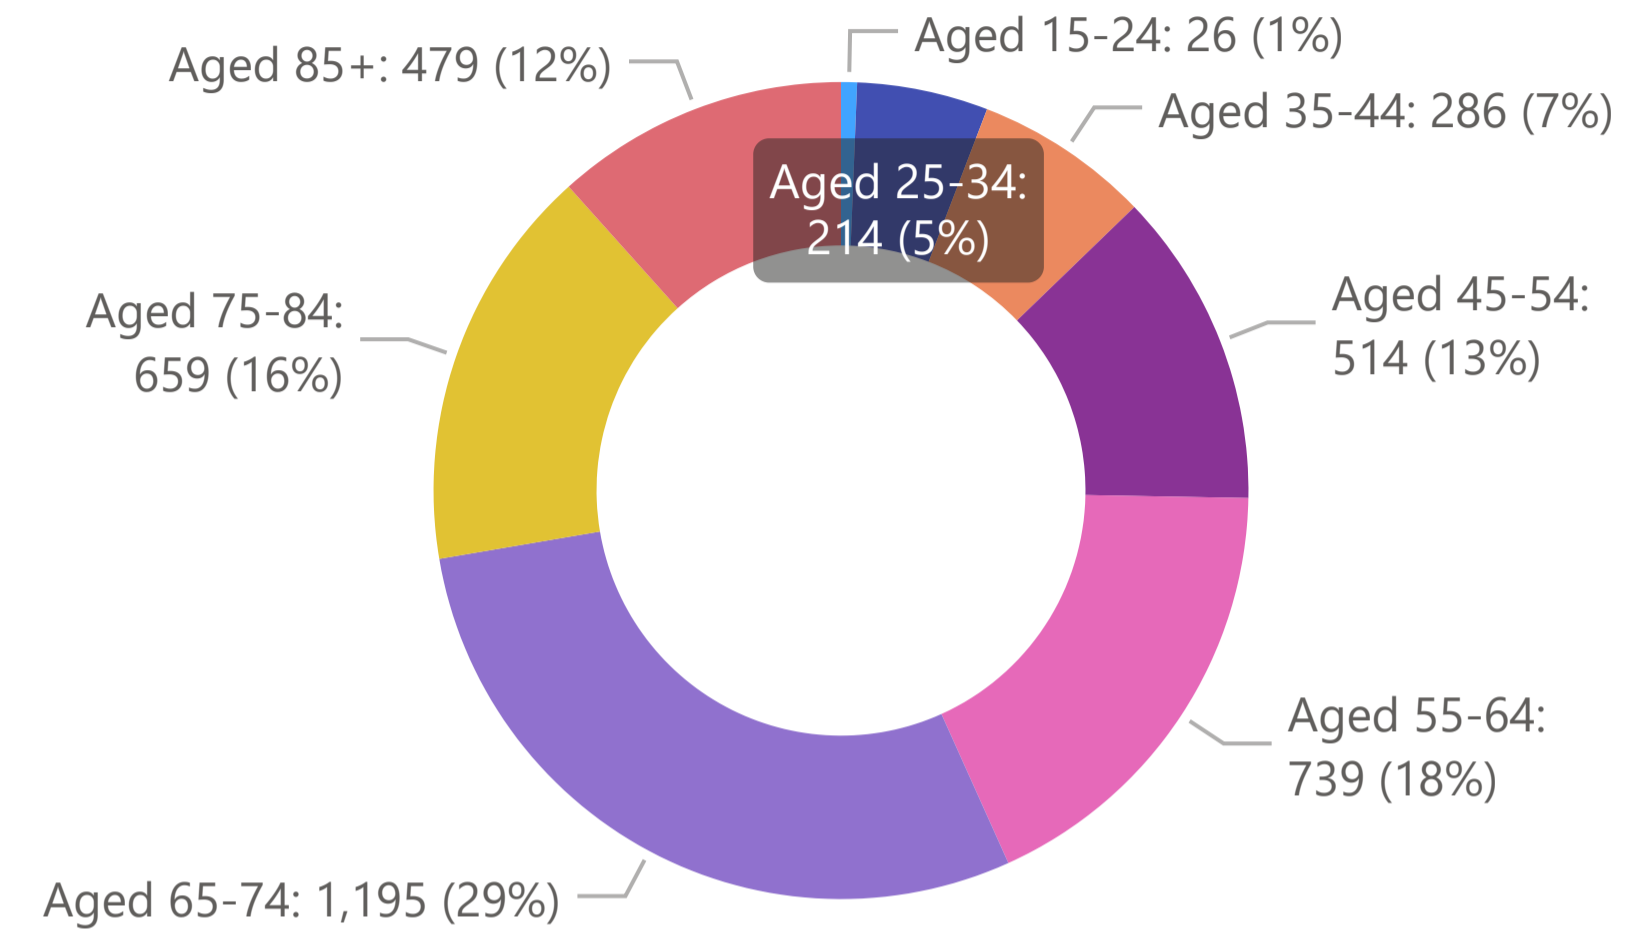

Veteran Landscape by Local Government Area (LGA) - Age distribution

Report updated: 17-07-2023

Discrepancies may occur in percentages due to cohort sizes

Region

- Central West
- Far West
- Illawarra
- Mid North Coast
- Murray
- Newcastle and Hunter
- North Western
- Northern
- Other
- Richmond-Tweed
- Riverina
- South East
- Sydney Metropolitan
- Sydney Surrounds

LGA

- Armidale
- Glen Innes Severn
- Gunnedah
- Gwydir
- Inverell
- Liverpool Plains
- Moree Plains
- Narrabri
- Tamworth
- Tenterfield
- Uralla
- Walcha

Hubs & ESOs

Gender

Age Groups

DVA Clients

DVA Top 10s

Previous ADF - 4,102

Serving ADF Regular - 52

Serving ADF Reserves - 117

Census and DVA Data by Local Government Area (LGA)

Report updated: 17-07-2023

Discrepancies may occur due to differences in collection dates of data