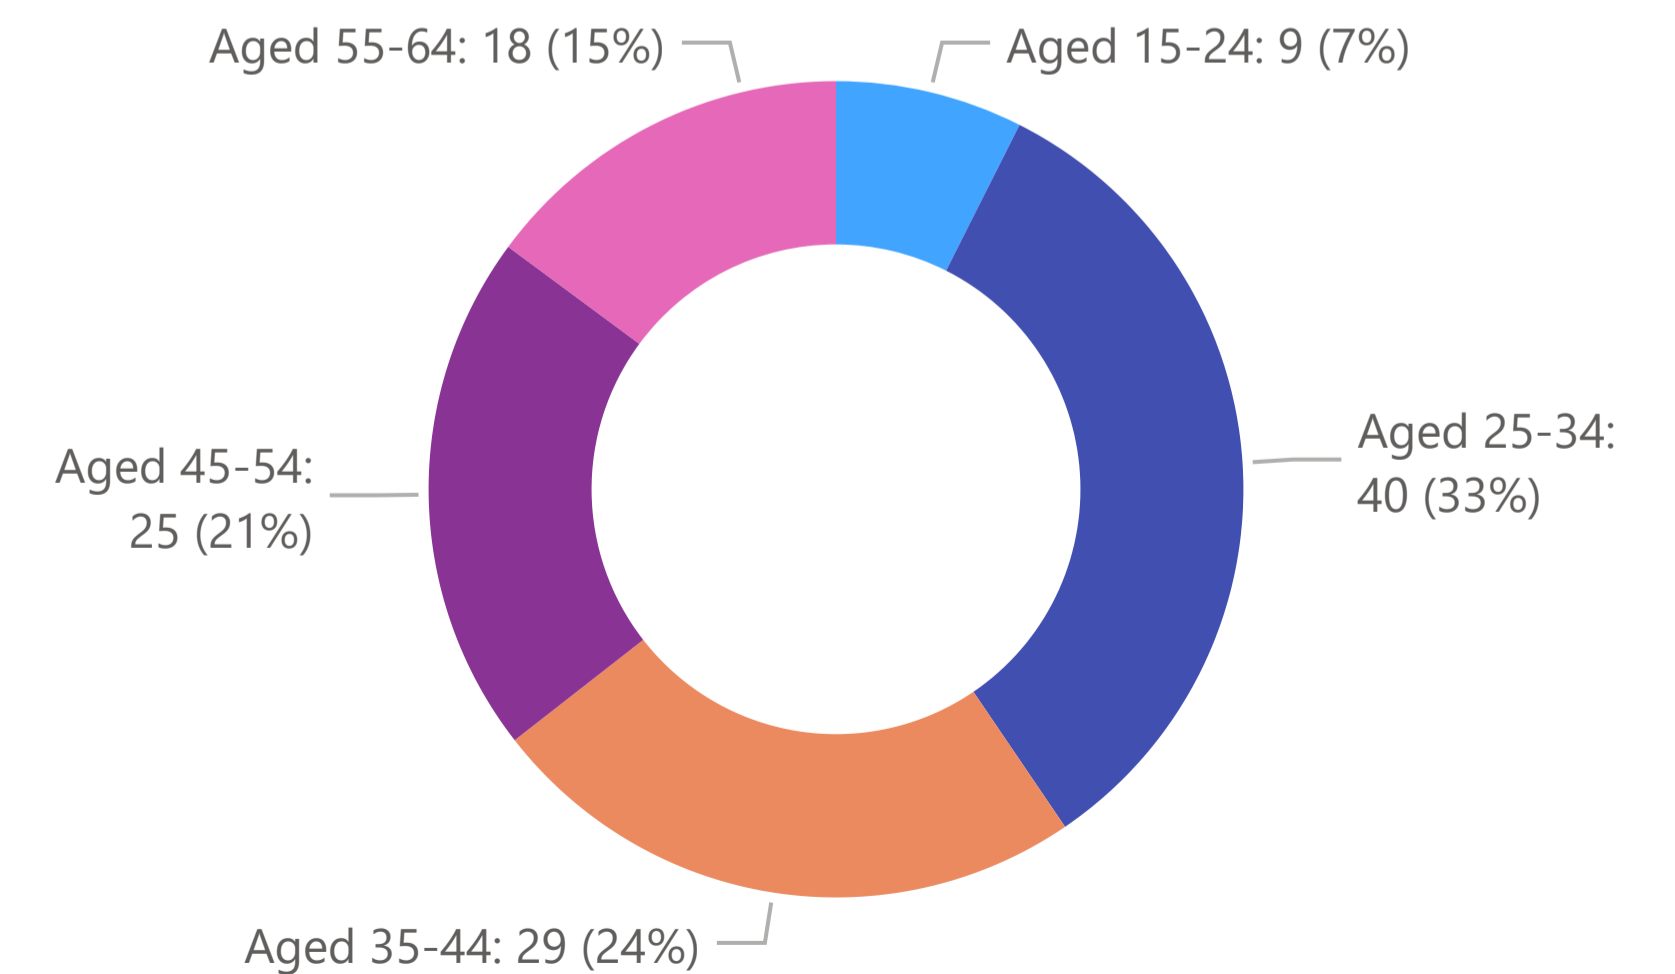

Serving ADF Reserves - 117