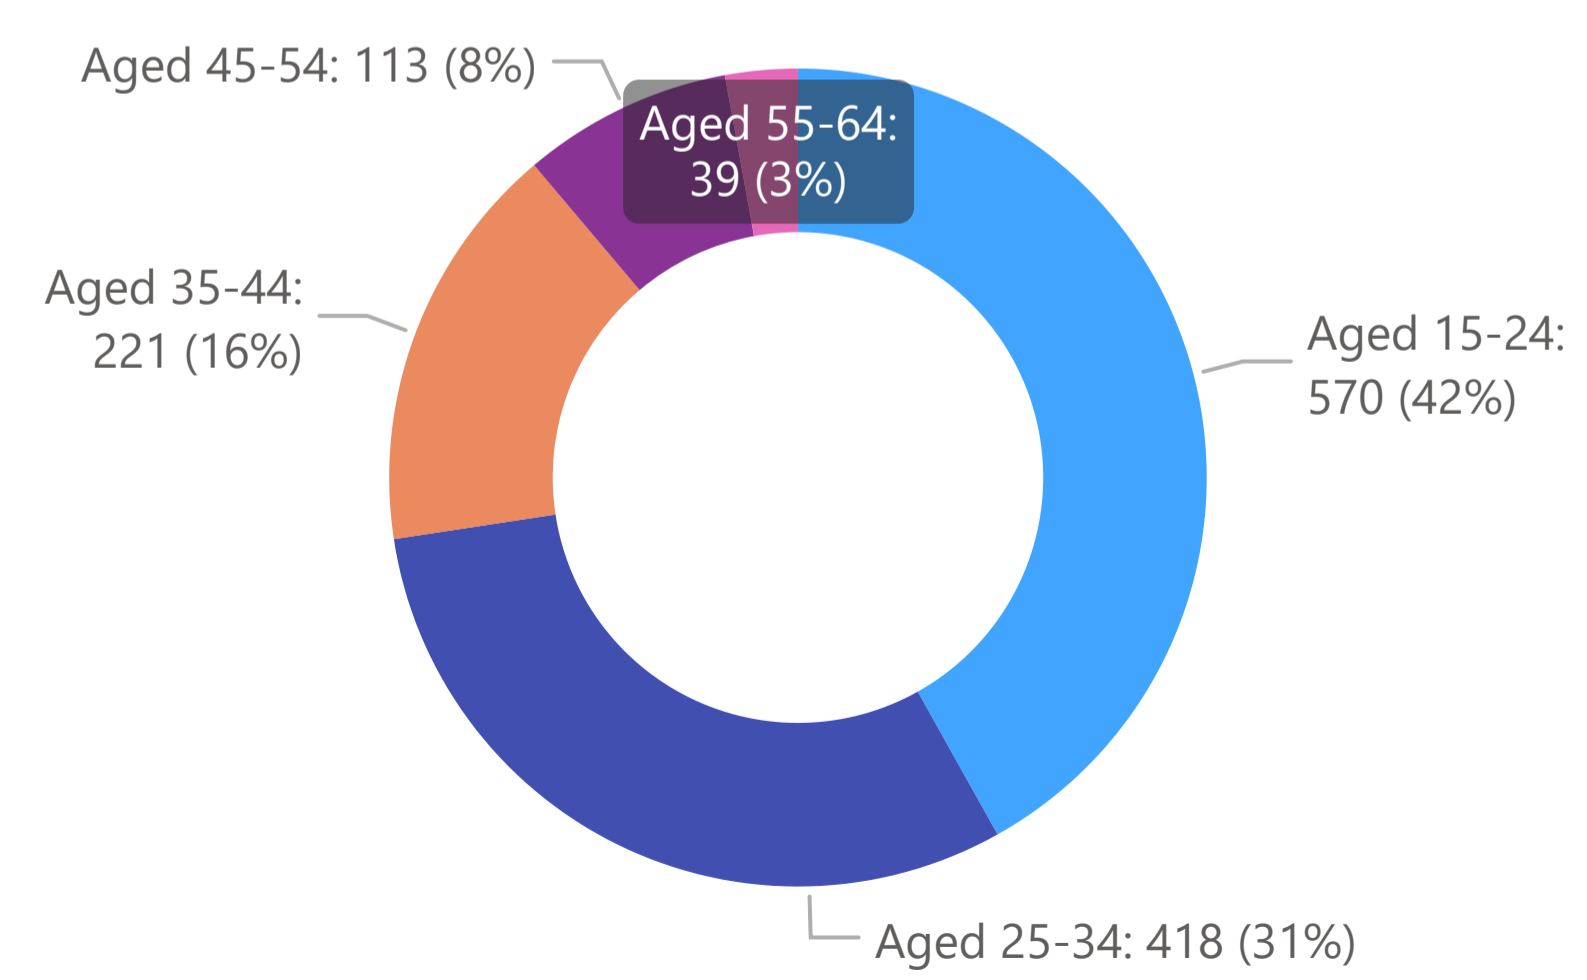

Age Distribution

Veteran Age Distribution

DVA Clients

DVA Top 10s

Previous ADF - 3,597

Serving ADF Regular - 1,368

Serving ADF Reserves - 186

Previous ADF age groups by Local Government Area (LGA)