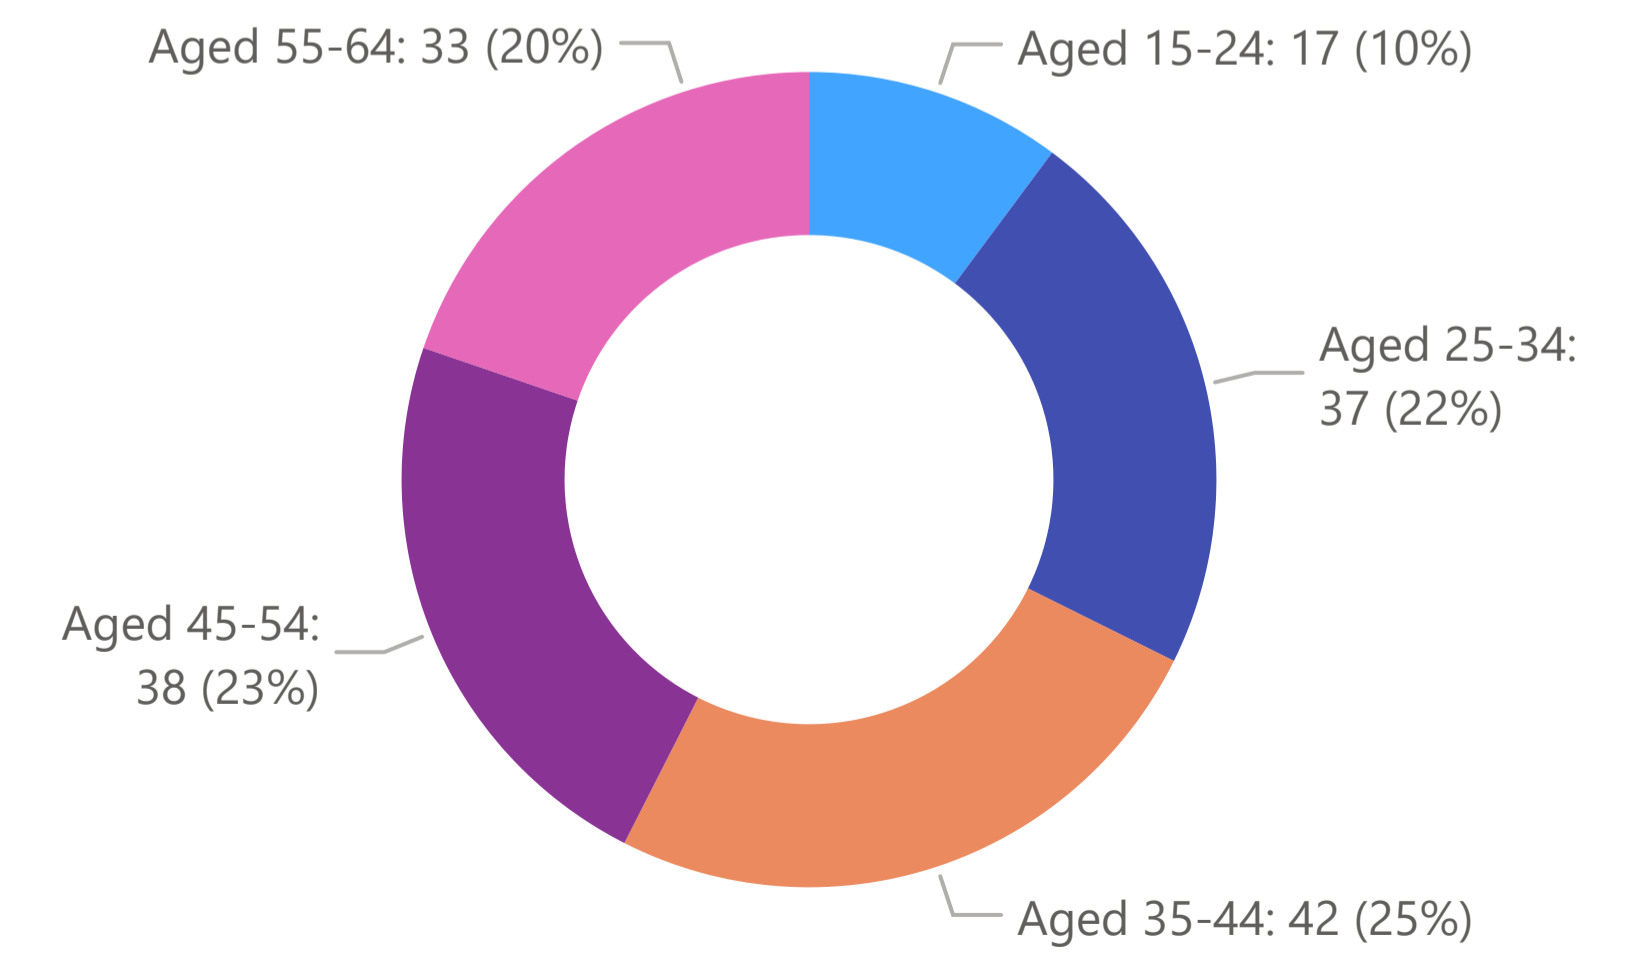

Age Distribution

Veteran Age Distribution

DVA Clients

DVA Top 10s

Previous ADF - 3,597

Serving ADF Regular - 1,368

Serving ADF Reserves - 186

Previous ADF age groups by Local Government Area (LGA)