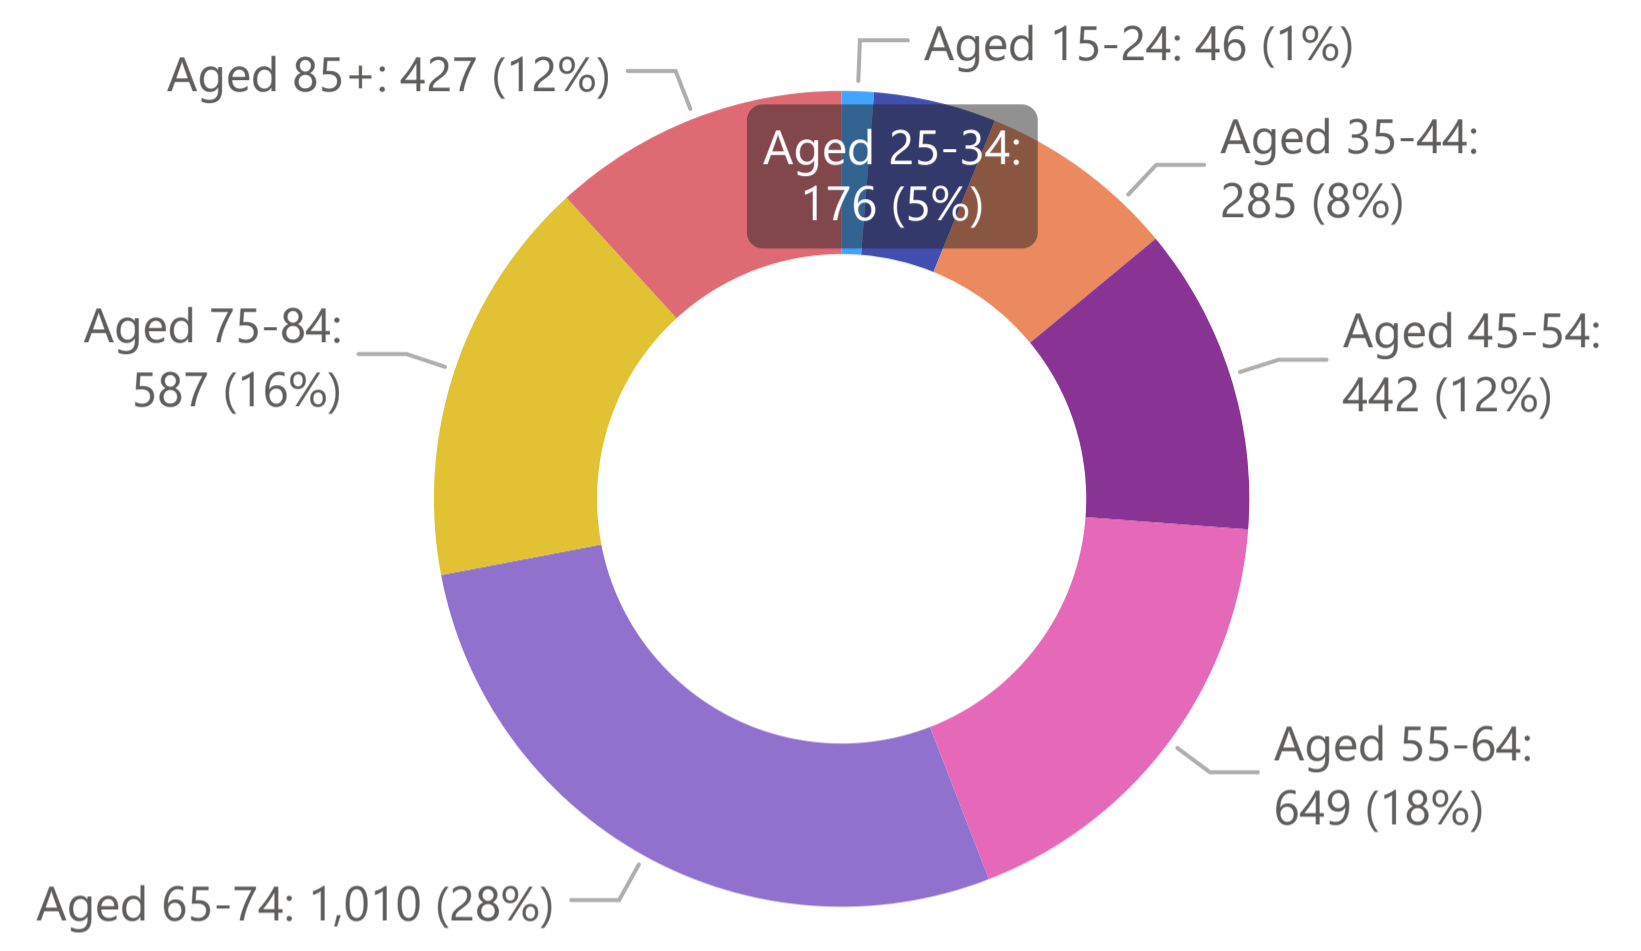

- LGA**
- Bland
 - Carrathool
 - Coolamon
 - Cootamundra-Gundagai
 - Griffith
 - Hay
 - Junee
 - Leeton
 - Lockhart
 - Murrumbidgee
 - Narrandera
 - Snowy Valleys
 - Temora
 - Wagga Wagga

Hubs & ESOs

Gender

Age Distribution

Veteran Age Distribution

DVA Clients

DVA Top 10s

Previous ADF - 3,597

Serving ADF Regular - 1,368

Serving ADF Reserves - 186

Previous ADF age groups by Local Government Area (LGA)